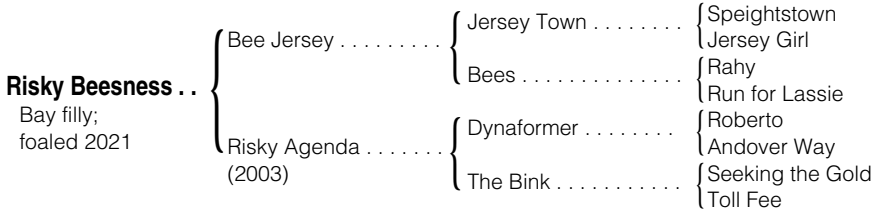

Risky Beesness

By **BEE JERSEY (2014)**, \$976,293 in N.A./U.S. and UAE, **Metropolitan H. [G1]**, **Steve Sexton Mile S. [G3]**, etc. Sire of 3 crops, including 2-year-olds of 2024, 23 wnrns, \$1,781,286, including black type wnrns **Jersey Pearl (to 3, 2023, \$395,025)**, **Topsy (at 3, 2023, \$220,363)**, **My Happiness (to 3, 2023, \$158,005)**, **Infinite Diamond**, **Sweet Soddy J.**

1st dam

RISKY AGENDA, by **Dynaformer**. Placed at 3 and 4, \$32,017. Sister to **RISK-AVERSE**. Dam of 10 foals of racing age, 9 to race, 5 winners, incl.-- **Jersey Agenda (c. by Jersey Town)**. Winner at 2 and 3, \$150,950. **Risky Sour (g. by Lemon Drop Kid)**. Winner at 5, \$134,719. **Risky Town (g. by Jersey Town)**. 7 wins, 3 to 7, \$96,867.