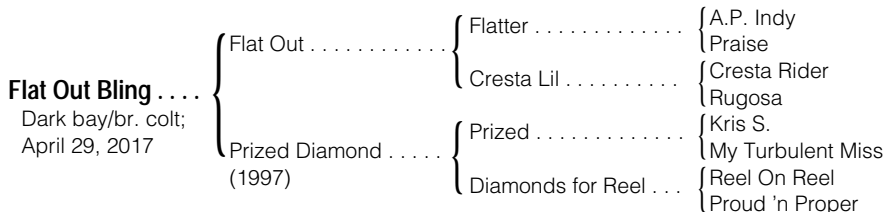

## Flat Out Bling

**By FLAT OUT (2006), \$3,645,383, Jockey Club Gold Cup Inv. S. [G1], Jockey Club Gold Cup S. [G1], Cigar Mile H. [G1], etc. His first foals are 3-year-olds of 2018. Sire of 54 wnrs, \$2,579,901, including black type wnrs Pacific Gale (to 3, 2018, \$130,620, Sorority S.), Special Blessing (at 3, 2018, \$100,930, Equine Sales Oaks, etc.), Forewarned (to 3, 2018).**