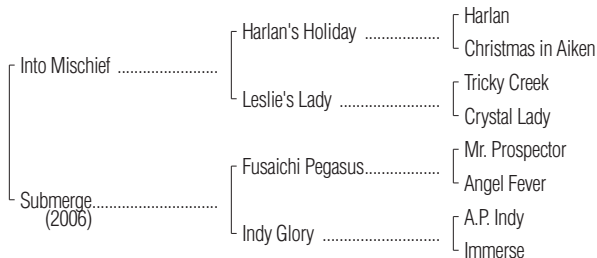

Consigned by Sequel New York, Agent for
 Chester and Mary Bromar
Deep Trouble

Barn
2 & 6

Hip No.
13

Deep Trouble

Dark Bay or
 Brown Mare;
 foaled 2014

By INTO MISCHIEF (2005). Black-type winner of \$597,080, CashCall Futurity [G1] (HOL, \$403,000), etc. Sire of 7 crops, 40 black-type winners, \$37,049,711, 3 champions, including Conquest Enforcer [G2] (\$549,938), and of Goldencents [G1] (\$3,044,000), Practical Joke [G1] (\$1,795,800), Audible [G1] (to 3, 2018, \$1,082,920). Sire of dams of winners.

1st dam

Submerge, by Fusaichi Pegasus. Winner at 2, \$64,259, 2nd East View S.-R (AQU, \$16,155). Sister to **Time Squared**. Dam of 2 other foals, 1 to race-- Spin Cycle (g. by Hard Spun). 3 wins at 2 and 3, \$145,732.

2nd dam

INDY GLORY, by A.P. Indy. 5 wins, 2 to 5, \$283,422, Videogenic S.-R (AQU, \$36,000), 2nd Black-Eyed Susan S. [G2], Maid of the Mist S.-R (BEL, \$20,000), East View S.-R (AQU, \$15,966), 3rd Monmouth Breeders' Cup Oaks [G2]. Sister to **STEPHEN GOT EVEN, GRAND MERGER**. Dam of--