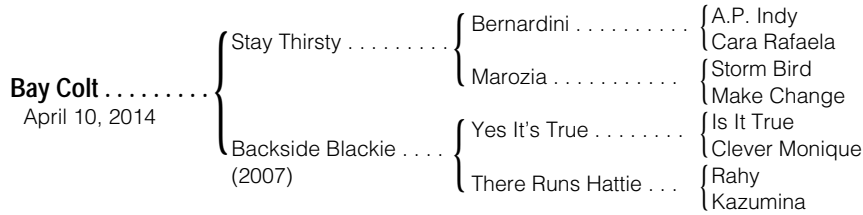

Barn H

Consigned by Blue River Bloodstock, Agent

Hip No.
373

Bay Colt

By STAY THIRSTY (2008), black type winner of 5 races, \$1,936,000, Travers S. [G1], Cigar Mile H. [G1], Jim Dandy S. [G2], Gotham S. [G3], 2nd Belmont S. [G1], Jockey Club Gold Cup Inv. [G1], Hopeful S. [G1], Vandalingham S., 3rd Jockey Club Cup S. Inv. [G1]. Half-brother to Andromeda's Hero (\$836,961), etc. His first foals are 2-year-olds of 2016.

1st dam

BACKSIDE BLACKIE, by Yes It's True. 5 wins, 3 to 5, \$155,977. This is her first foal.

2nd dam

There Runs Hattie, by Rahy. 6 wins, 3 to 5, \$239,475, 2nd Pippin S. [L] (OP, \$10,000), 3rd Autumn Leaves S. [L] (MNR, \$8,580), HBPA H. [L] (ELP, \$8,000), Weekend Delight S. [L] (TP, \$7,500). Dam of 6 foals, 5 to race, all winners, including--