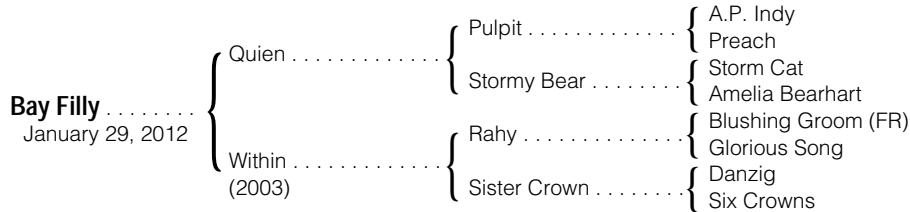

Hip No.
326

Property of Maynard Farm

Barn B

Bay Filly

By **QUIEN (2004)**, placed. Son of **Pulpit**, \$728,200, **Blue Grass S. [G2]**, etc., sire of 63 black type wns, including **Pyro [G1]** (\$1,673,673), **Rutherienne [G1]** (\$1,298,671), **Corinthian [G1]** (\$1,267,273), **Ice Box [G1]** (\$948,068), **Purge [G1]** (\$905,434), **Stroll [G1]** (\$795,071), **Sky Mesa [G1]** (\$633,076), **Power Broker [G1]**. His first foals are 3-year-olds of 2013.

2nd dam

SISTER CROWN, by Danzig. Unraced. Sister to **CHIEF'S CROWN**. Dam of 4 foals to race, 3 winners, including--

Lovingthelimeight. 3 wins at 4, 71,550 in Australia; winner at 5, \$13,800
|| in New Zealand. Total: \$87,305.