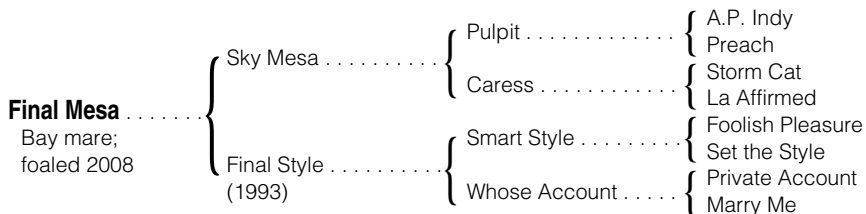

Hip No.
59

Consigned by Paramount Sales, Agent VII

Barn 8C-E

Final Mesa

By SKY MESA (2000), \$633,076, Hopeful S. [G1], etc. Sire of 6 crops, 26 black type winners, \$21,102,207, including General Quarters (\$1,226,655, Blue Grass S. [G1], etc.), Sky Diva (\$484,000, Frizette S. [G1], etc.), Sky-lighter [G2] (\$489,892), Satans Quick Chick [G2] (\$436,890), Storm Mesa [G2] (\$336,510), Beethoven [G2], Thiskyhasnolimit [G3] (\$777,828).

1st dam

FINAL STYLE, by Smart Style. Unraced. Dam of 9 foals of racing age, including a 2-year-old of 2012, eight to race, 7 winners, including--

UNCLE CAMIE (c. by Abaginone). 8 wins, \$321,442, Bold Ruler H. [G3] (BEL, \$63,960), 2nd John Morrissey S.-R (SAR, \$13,320), 3rd New York Stallion Times Square S.-R (AQU, \$16,500). Sire.

4th dam

THE BRIDE, by Bold Ruler. Sister to **SECRETARIAT** (16 wins, \$1,316,808, horse of the year twice, champion at 2 and 3, champion grass horse, Triple Crown, Kentucky Derby-G1-ntr, etc., sire), **SYRIAN SEA** (dam of **ALADA**), half-sister to **SIR GAYLORD** (\$237,404, sire), **FIRST FAMILY** (\$188,040, sire), **Somethingfabulous-G1**; **Grand Coulee**, **Mo-star**, **Capital Asset**, **Cherryville**. Dam of 7 winners, including--