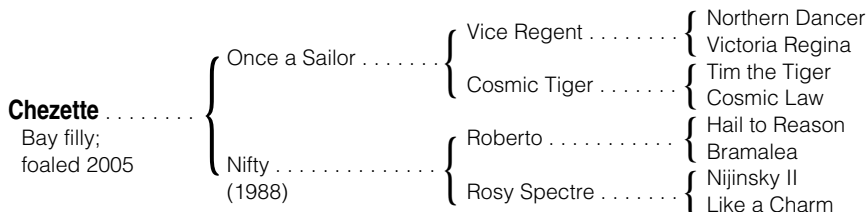

Barn E2

Consigned by Benchmark Training Center, Agent

Hip No.
86

Chezette

By ONCE A SAILOR (1992), black type winner of 9 races, \$276,366, Pelleteri Breeders' Cup H.-etr, Thanksgiving H., Colonel Power S., F. W. Gaudin Memorial H., 2nd F. W. Gaudin Mem H., Catchmeifyoucan S. Sire of 7 crops, 31 winners, \$1,063,519, including Angela Marjorie (\$63,736, 2nd Two Altazano S.), Glenleary (to 7, 2008, \$136,316), Angry Angel.

1st dam

NIFTY, by Roberto. Placed at 2, \$5,380. Dam of 9 foals of racing age, 7 to race, 5 winners, including--

RENEWED (c. by Lost Code). 5 wins at 3 and 5, \$235,905, Lawrence || Realization H. [G3], 3rd Lexington S. [G3].