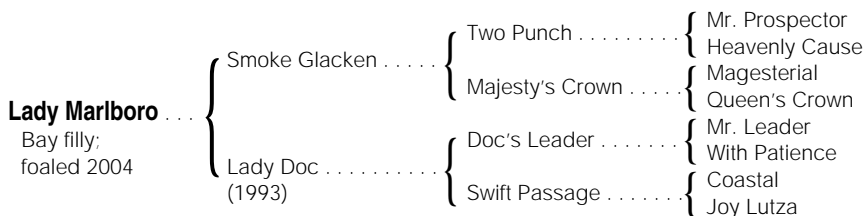

Barn 2D-H

Consigned by
Taylor Made Sales Agency, Agent XXIII

Hip No.
176

Lady Marlboro

By SMOKE GLACKEN (1994), [G1] \$759,560, champion. Sire of 8 crops, 36 black type winners, \$29,411,514, including Irish Smoke (to 3, 2008, \$212,321, Spinaway S. [G1], etc.), Smok'n Frolic [G2] (\$1,534,720), Read the Footnotes [G2] (\$450,660), Smokume [G2] (\$424,208), Bachelor Blues [G2] (\$353,019). Sire of dam of black type winner Bear Artiste.

1st dam

LADY DOC, by Doc's Leader. 8 wins at 3 and 4, \$167,274, Peach of It H.-R (SPT, \$39,000). Dam of 5 foals of racing age, including a 2-year-old of 2008, three to race, all winners, including--

LADY MARLBORO (f. by Smoke Glacken). Black type winner, below.

2nd dam

SWIFT PASSAGE, by Coastal. Unraced. Dam of 8 foals to race, all winners, including--

LADY DOC (f. by Doc's Leader). Black type winner, see above.

Seattle Swift (f. by Whadjathink). 4 wins at 3 and 4, \$97,563, 3rd Slight || in the Rear S.-R (FP, \$2,600).