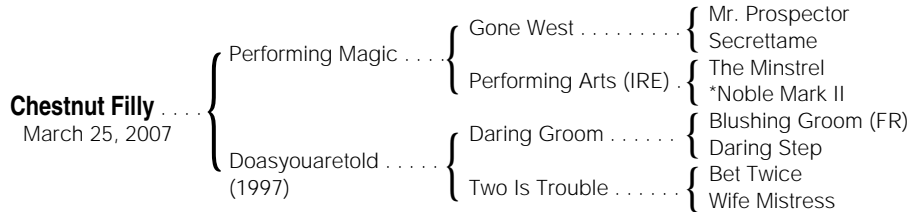

Consigned by Paramount Sales, Agent I

Hip No.
687

Chestnut Filly

By PERFORMING MAGIC (1997), winner of 2 races in England; $699,055 in NA, Illinois Derby [G2], Remington Park Derby [G3], Derby Trial S. [G3], 2nd Baldwin S. [G3], etc. Sire of 4 crops, including 2-year-olds of 2008, 15 winners, $609,624, including Piquante Cat (to 3, 2008, $110,957, 2nd NY Stallion Great White Way S., World Appeal S., etc.).

1st dam

Doasyouaretold, by Daring Groom. Winner at 2 and 3, $31,936, 2nd Niagara S.-R (FL, $6,000). Dam of 3 foals of racing age, 2 to race--
Astoria Sweetheart (f. by Performing Magic). 2 wins at 4, 2008, $67,130.
Clery's Magic (f. by Performing Magic). Winner at 3, 2008, $39,176.

2nd dam

TWO IS TROUBLE, by Bet Twice. Placed at 3, $5,660. Dam of 6 foals to race, 5 winners, including--
Doasyouaretold (f. by Daring Groom). Black type-placed winner, above.
Get Tied On. 3 wins at 3 and 4, $149,670. Producer.

3rd dam

WIFE MISTRESS, by Secretariat. Placed at 4. Half-sister to **Flairance** (dam of **IMPEACHTHEPRO**, $715,196). Dam of 6 winners, including--

CRAFTY WIFE. 7 wins at 2 and 3, $235,920, Florida Stallion/Susan's

Girl S. [LR] (CRC, $45,000), Hibiscus S. (HIA, $44,507), etc. Dam of--

BIG SHORI. 7 wins, 2 to 5, 308,808,000 yen in Japan, Yomiuri Milers Cup, 2nd Procyon S., Hankyu Hai, etc. Total: $2,984,808.

SPICULE. 7 wins in 10 starts at 3 and 4, 85,630,000 yen in Japan, Betelgeuse S. Total: $798,765.

Kyoei Forte. 6 wins, 3 to 5, 178,224,000 yen in Japan, 3rd Sirius S. Total: $1,494,278. Producer.

Crafty Gold. 6 wins, 2 to 6, 139,373,000 yen in Japan, 3rd Kokura San-sai S. Total: $1,165,473.

Big Taste. 6 wins, 2 to 5, 197,979,000 yen in Japan, champion steeple-chaser. Total: $1,668,839.

Brilliant Very. 3 wins, 31,300,000 yen in Japan. Total: $282,008. Dam of

COMPANY (to 7, 2008, 468,362,000 yen in Japan, Nakayama Kinen [G2], Yomiuri Milers Cup [G2], Sankei Osaka Hai [G2], etc., Total:

$4,236,721), **NEW VERY** (229,442,000 yen in Japan, Total: $2,024,-497), **LENINGRAD** (144,940,000 yen in Japan, Total: $1,305,376).

Every Whisper. Placed, 4,630,000 yen in Japan. Total: $43,103. Dam of

Dark Message [G2] (to 5, 2008, 129,459,000 yen in Japan, Total: $1,119,728), **Careless Whisper** (Total: $466,091).

We Are a We. 11 wins, 3 to 5, $242,590. Producer.

Open Marriage. Placed at 3, $19,835. Dam of **CHASIN' WIMMIN** (7 wins, $418,558), **PENTELIS** ($240,124, dam of **LANDOFOPPORTUNITY**).

Red Mistress. Unplaced in 2 starts. Dam of **BET ON RED** (4 wins, $318,290, California Derby [L], GG, $150,000, etc.), **Allycat Coat**.

Engagements: Lady Fingers S.; New York Breeders' Futurity.

Partial nomination to New York Stallion S. Series.

Registered New York-bred.

7-08